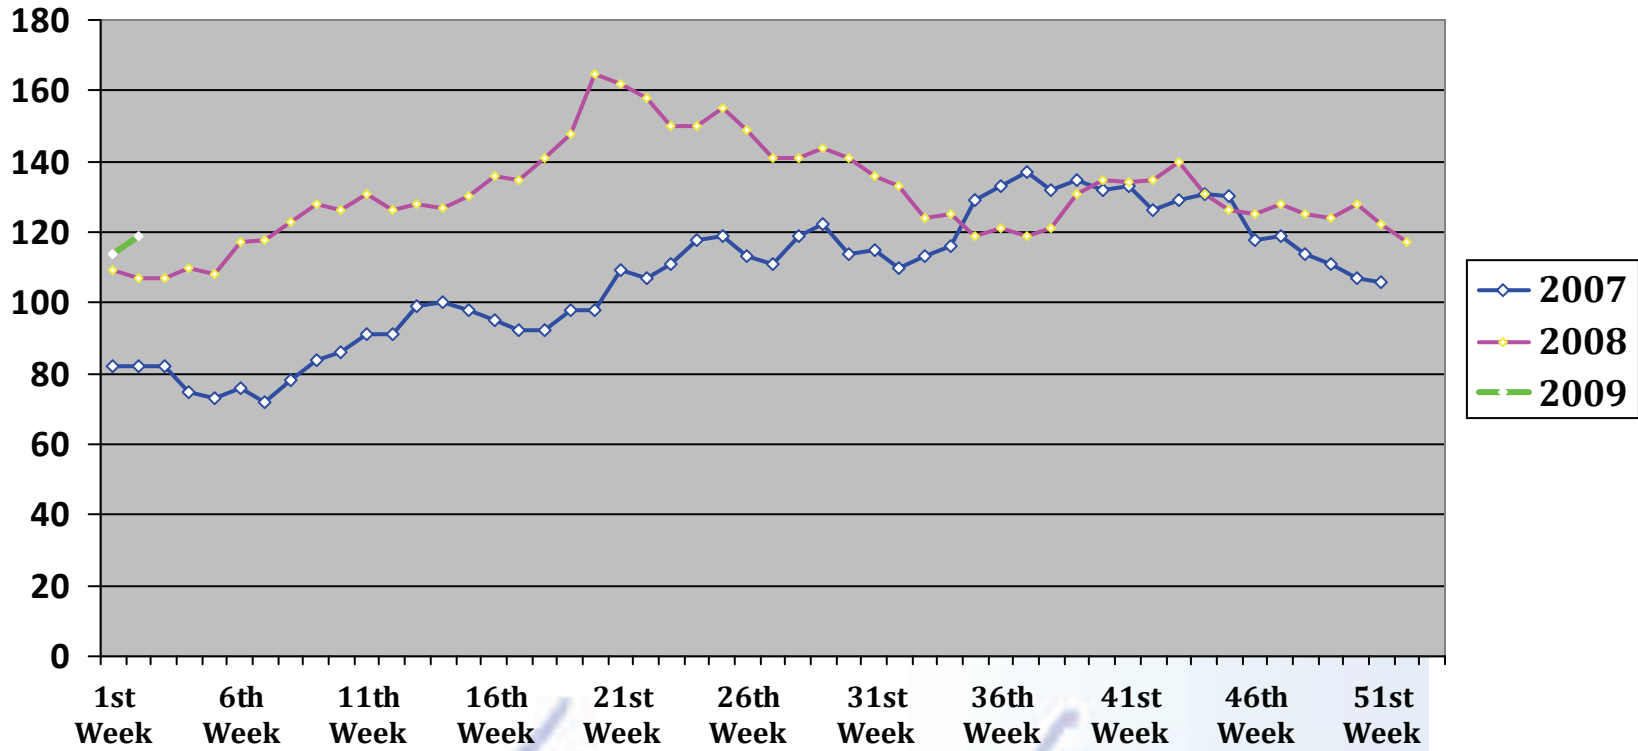

MAPLEWOOD ACTIVE LISTINGS 2007-2009 WEEKLY REPORTING

welcome home