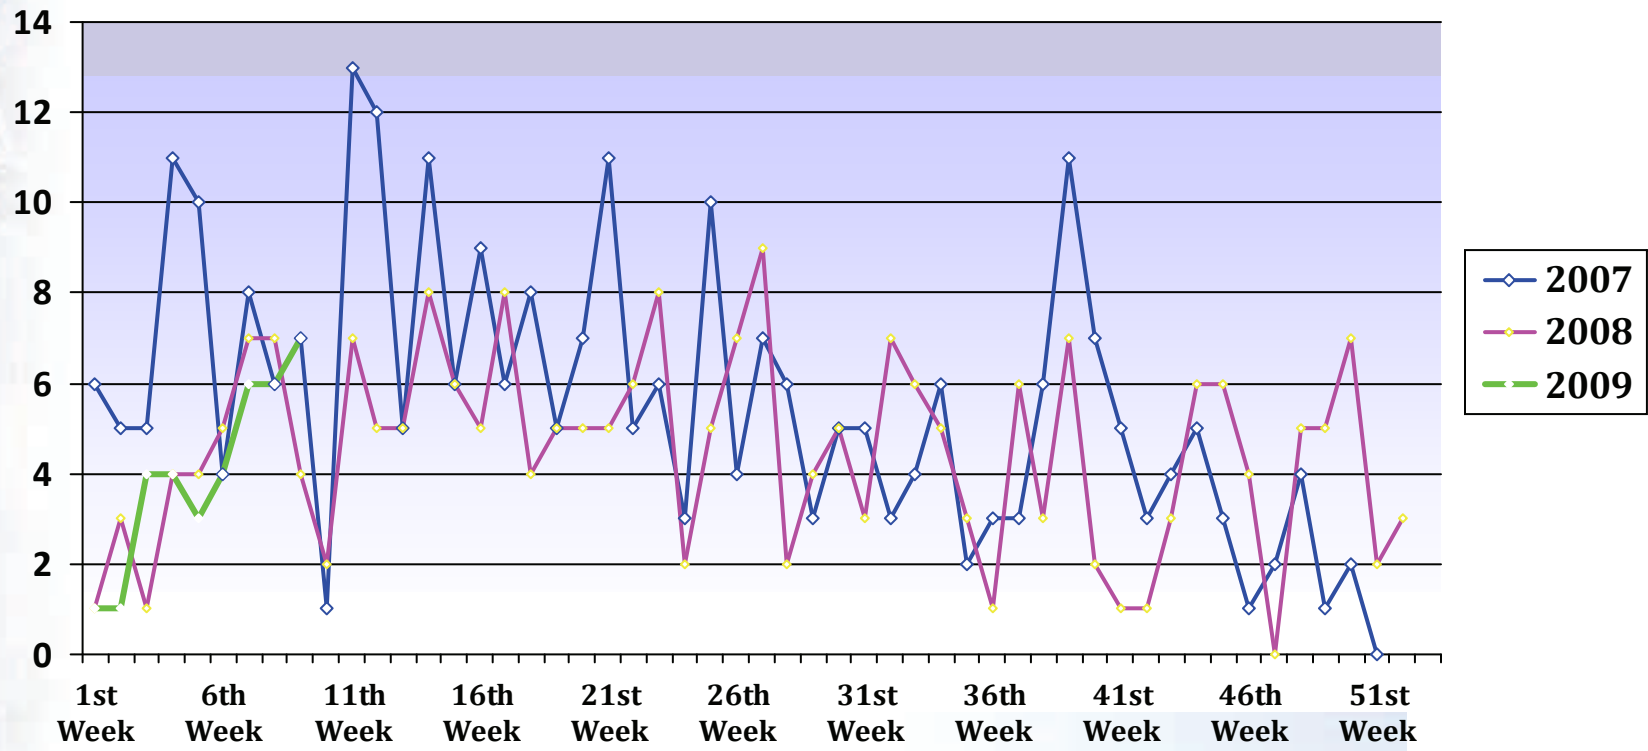

MAPLEWOOD
PENDING SALES 2007-2009
WEEKLY REPORTING

welcome home